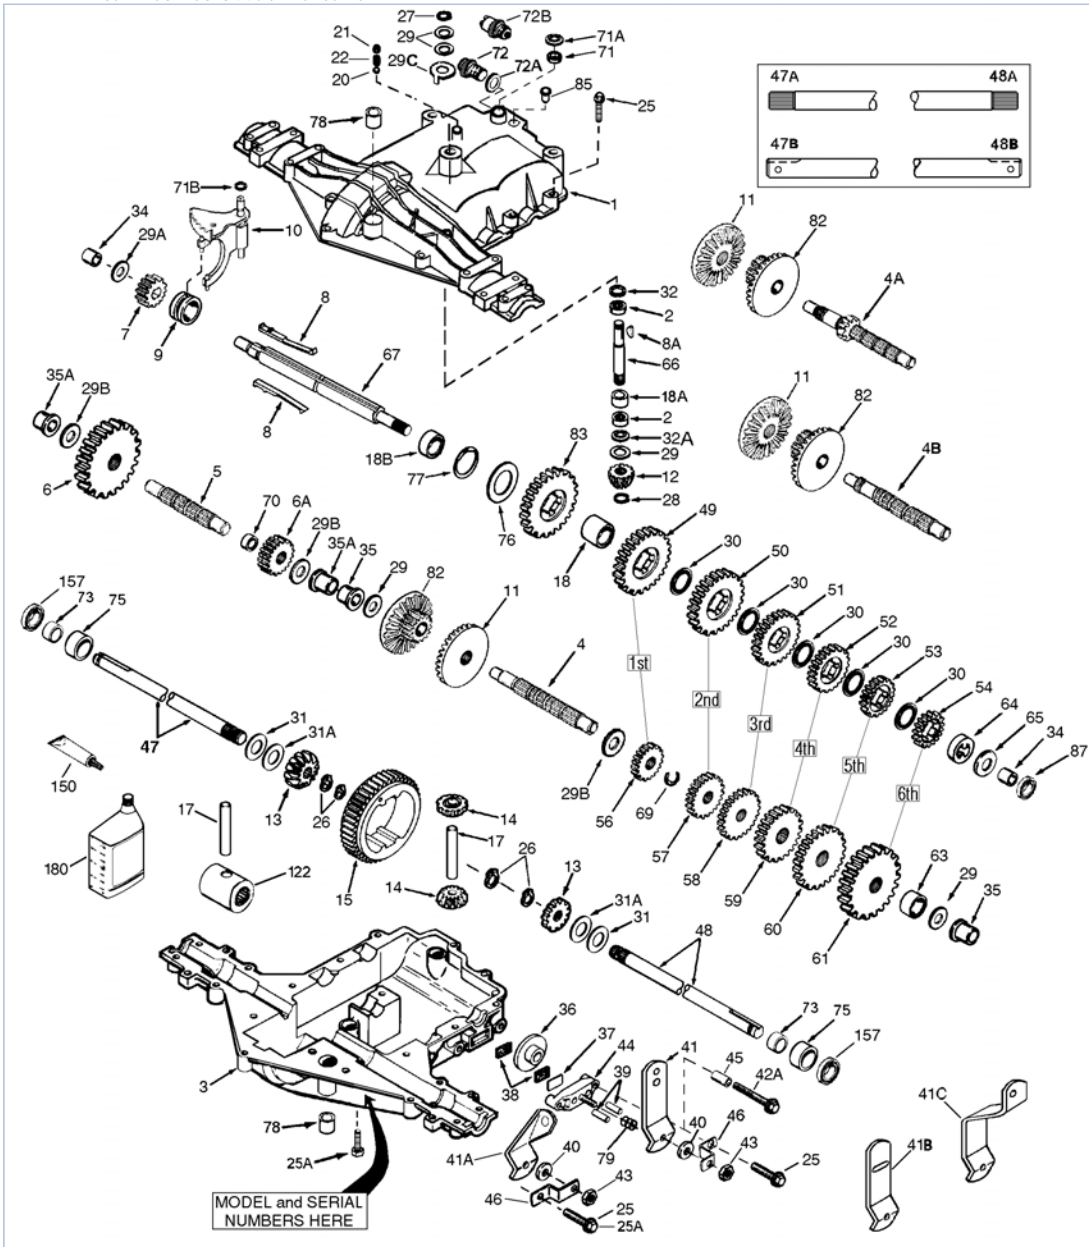

mst.2 205-205-544C / Transaxle

Part List

mst.2 205-205-544C / Transaxle

REF #	ITEM #	DESCRIPTION	QTY	REMARK
1	772147	Transaxle Cover	1	
2	780086A	Needle Bearing 5/8"	2	
3	770128	Transaxle Case	1	
4	776395	Countershaft	1	
5	776409	Output Shaft	1	
6	778364	Spur Gear (38 teeth)	1	
6A	778369	Spur Gear(15 teeth)	1	
7	778330	Spur Gear (11 teeth)	1	
8	792180	Shift Key	2	
8A	792047	Woodruff Key #9	1	
9	784352	Shift Collar	1	
10	784378	Shift Rod & Fork	1	
11	778334	Bevel Gear (30 teeth)	1	
12	778309	Input Bevel Pinion (13 teeth)	1	
13	778368	Bevel Gear (13 teeth) (Incl. 14)	2	
14	778368	Bevel Pinion (13 teeth) (Incl. 13)	2	
15	778370	Ring Gear (43 teeth)	1	
17	786188	Drive Pin	1	
18	786102	Spacer 1.130 x .695	1	
20	792077A	Ball 5/16" dia	1	
21	792211	Cap Screw 3/8-16 x 3/8"	1	
22	792079	Spring .310 OD x .625 L	1	
25	792073A	Screw 1/4-20 x 1-1/4"	17	
25A	792177	Screw 1/4-20 x 1-3/8"	2	
26	792125	Retaining Ring (pkg of 2)	4	
27	792035	Retaining Ring	1	
28	788040	Retaining Ring	1	
29	780072	Thrust Washer .627 ID x .031W	4	
29A	780160	Thrust Washer .563 ID x .031W	1	
29B	780051	Thrust Washer .762 ID x .031W	3	
29C	780199	Anti-Rotation Washer .632	1	
30	780108	Cup Washer 1.127 ID x .032W	4	
31	780001	Flat Washer .750 ID x .056W	2	Use AsNeeded
31A	780195	Flat Washer .750 ID x .062W	2	
32	788083	Oil Seal 5/8"	1	
34	780194	Bushing .563	2	
35	780193	Flanged Bushing 5/8" ID	2	
35A	780197	Flanged Bushing .751	2	
36	790075	Brake Disk	1	
37	790007	Brake Pad Plate	1	
38	799021	Brake Pad (pkg of 2)	2	
39	786026	Dowel Pin	2	
40	792076A	Flat Washer .312 ID x .059W	1	
41A	790079	Brake Lever	1	
42	792073A	Screw 1/4-20 x 1-1/4"	1	
42A	792085A	Screw 1/4-20 x 2-1/4"	1	
43	792075	Locknut 5/16-24	1	
44	790025	Brake Pad Holder	1	
45	786066	Spacer .2625 x 1.0	1	
46	786086	Brake Lever Bracket	1	
47	774690	Axle (11-15/16" long)	1	
48	774691	Axle (16-1/2" long)	1	
49	778356	Spur Gear (29 teeth)	1	